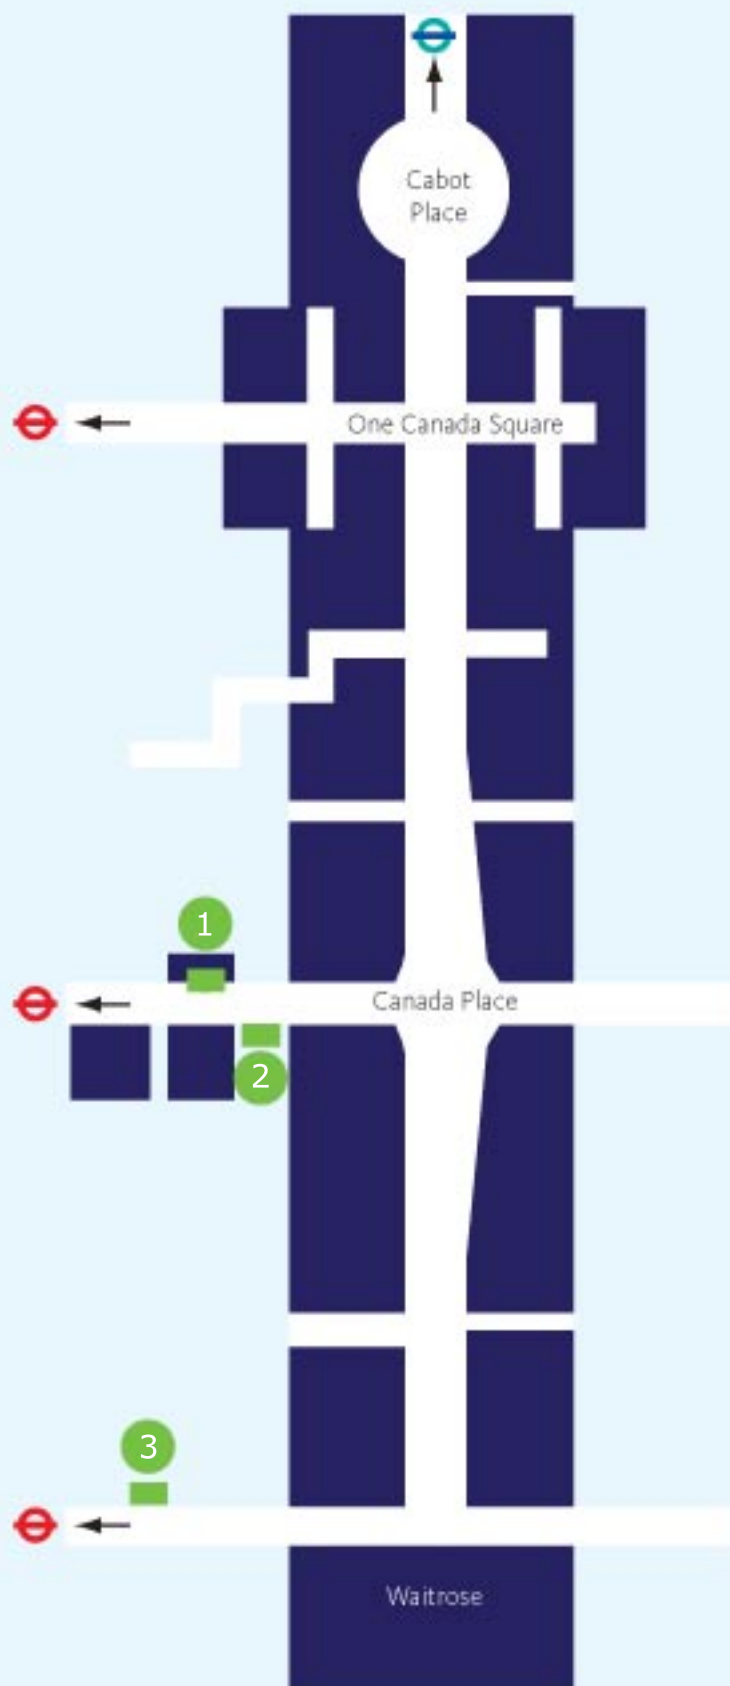

Map C - Mall, ground level

- 1 Design Gallery 2 - CANADA PLACE (central)**
This is within the underground link from Canada Place Mall to the Canary Wharf Jubilee line station, next to "Itsu" Japanese food kiosk.
- 2 The Community Gallery - CANADA PLACE (central)**
This is within the underground link from Canada Place Mall to the Canary Wharf Jubilee line station, next to "Krispy Kreme" Doughnut kiosk.
- 3 Art Gallery 1 - CANADA PLACE (north-east)**
This is at the east end of the Canada Place Mall, opposite Waitrose, and next to "Laline" mini clothing shop.